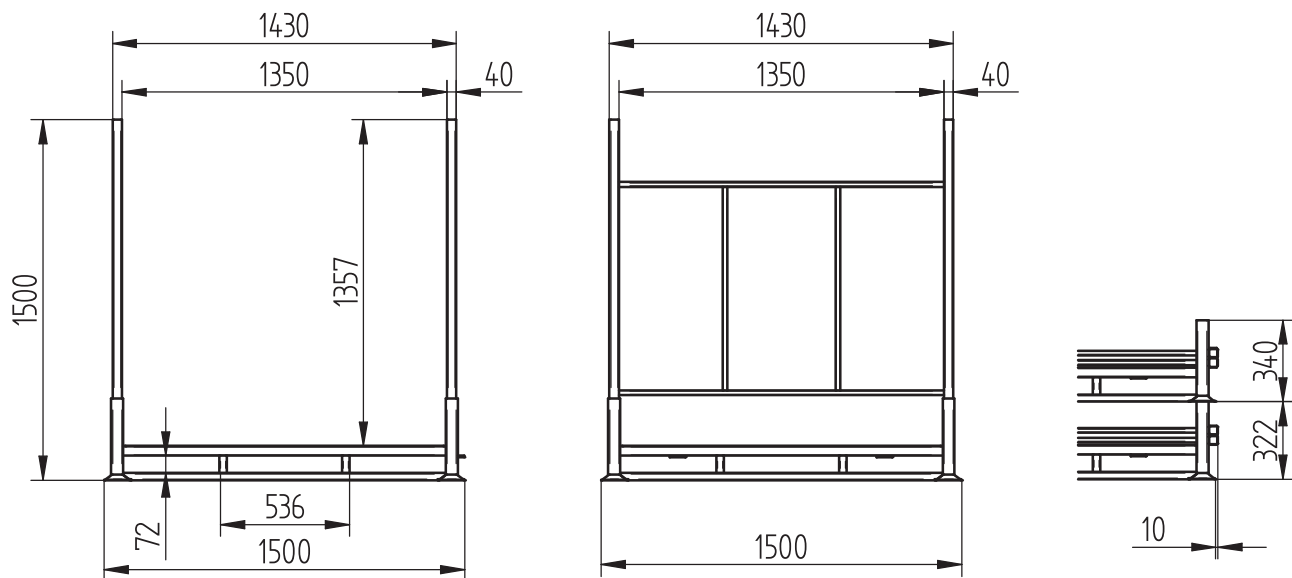

TECHNICAL DATA

ACCESSORIES AND VARIANTS

TRANSPORT