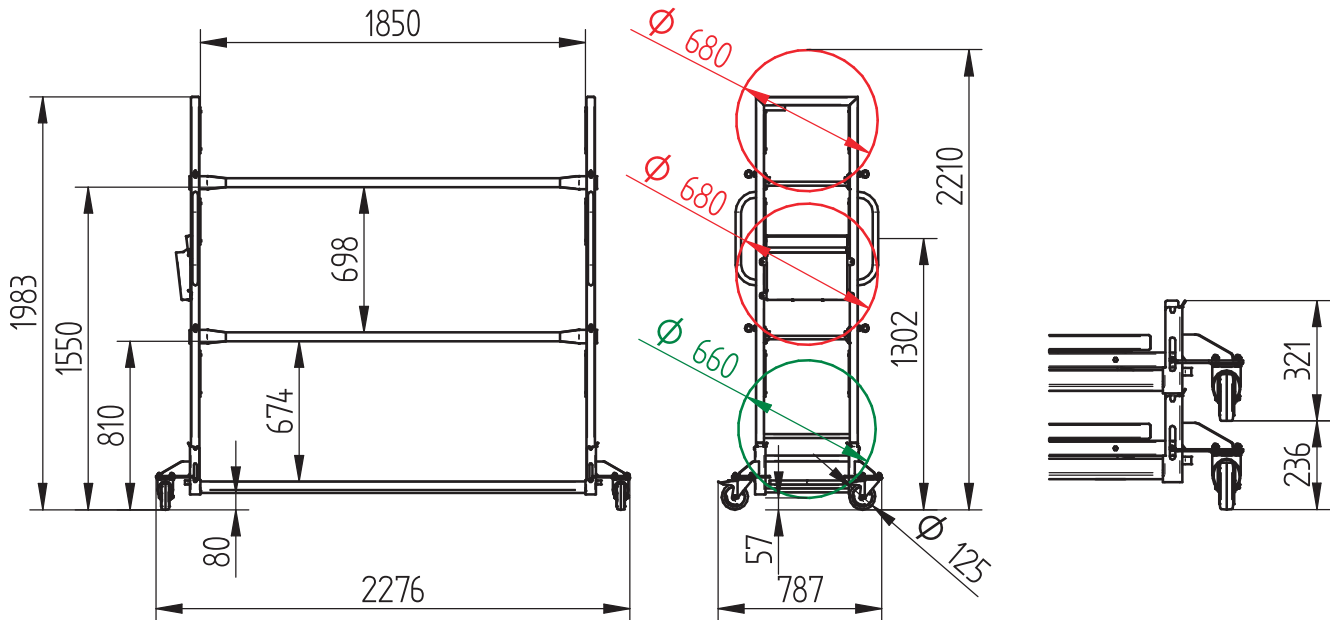

## PCR tyre rack

Application	Tyre storage method	Maximum load	Capacity	Coating
				

DIMENSIONS	LENGHT	WIDTH	HEIGHT
AR30/7	2276	787	1983

## TECHNICAL DATA