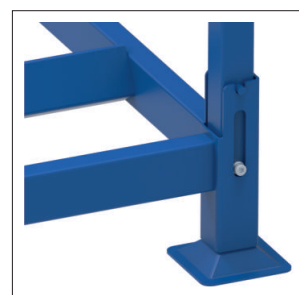

TBR tyre rack

| Application | Tyre storage method | Maximum load | Stackability | Capacity | Coating |
|-------------|---------------------|--------------|--------------|----------|---------|
| | | | | | |

| DIMENSIONS | LENGHT | WIDTH | HEIGHT |
|------------|--------|-------|--------|
| AR10 HIGH | 2398 | 1100 | 1390 |
| AR10C HIGH | 2298 | 1100 | 1390 |

ARCOM sp.j.
Artur Wilk,
Robert Zięba

ul. Brzeska 3
32-765 Rzeszawa,
Polska