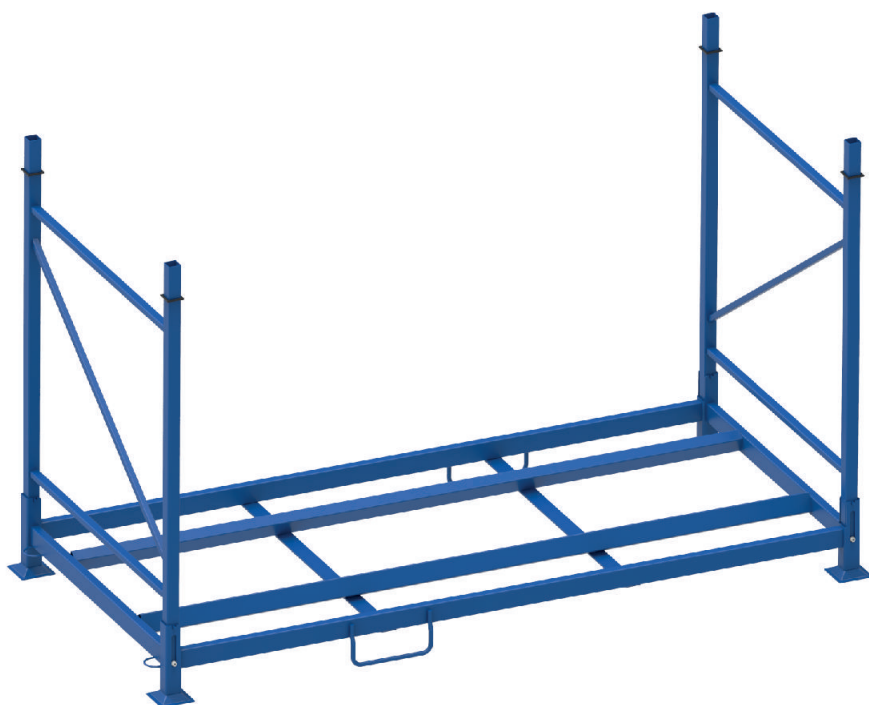

TBR tyre rack

| Application | Tyre storage method | Maximum load | Stackability | Capacity | Coating |
|-------------|---------------------|--------------|--------------|----------|---------|
| | | | | | |

| DIMENSIONS | LENGHT | WIDTH | HEIGHT |
|------------|--------|-------|--------|
| AR10 HIGH | 2398 | 1100 | 1390 |
| AR10C HIGH | 2298 | 1100 | 1390 |

ARCOM sp.j.
Artur Wilk,
Robert Zięba

ul. Brzeska 3
32-765 Rzeszawa,
Polska