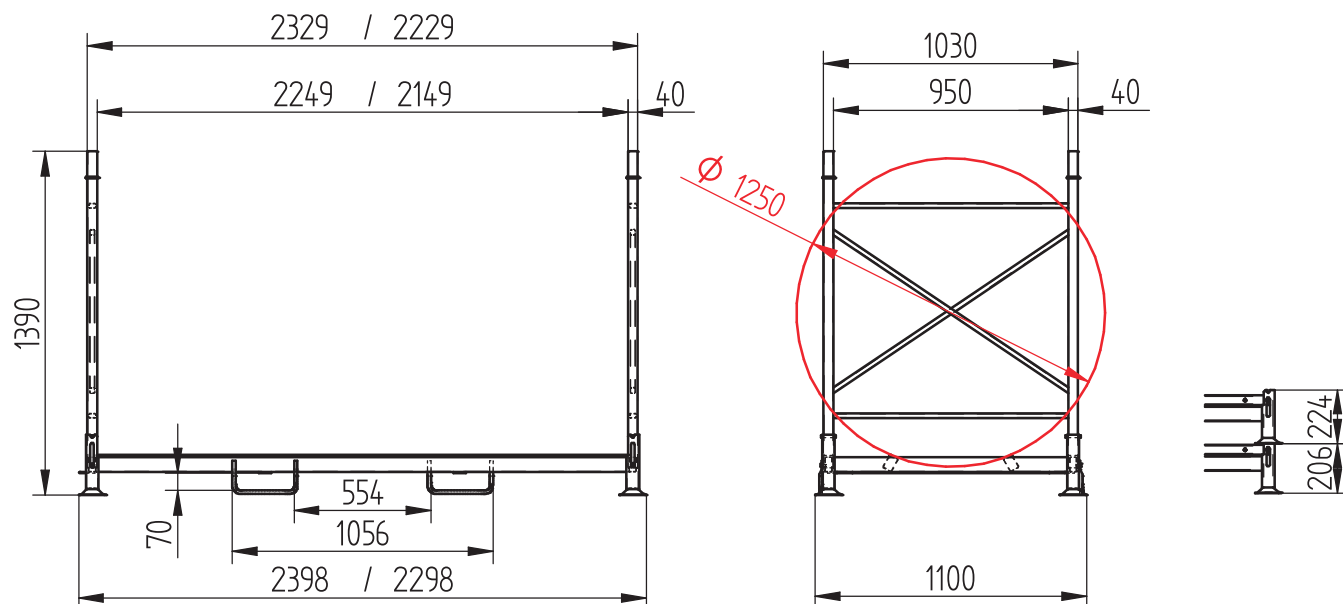

TECHNICAL DATA

ACCESSORIES AND VARIANTS

TRANSPORT