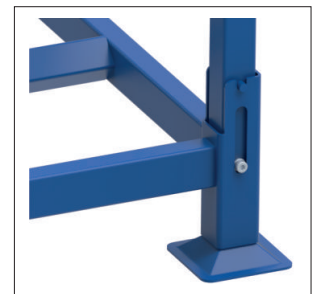

## PCR tyre rack

Application	Tyre storage method	Maximum load	Stackability	Capacity	Coating
					

DIMENSIONS	LENGHT	WIDTH	HEIGHT
AR07	2398	1100	850
AR07C	2298	1100	850