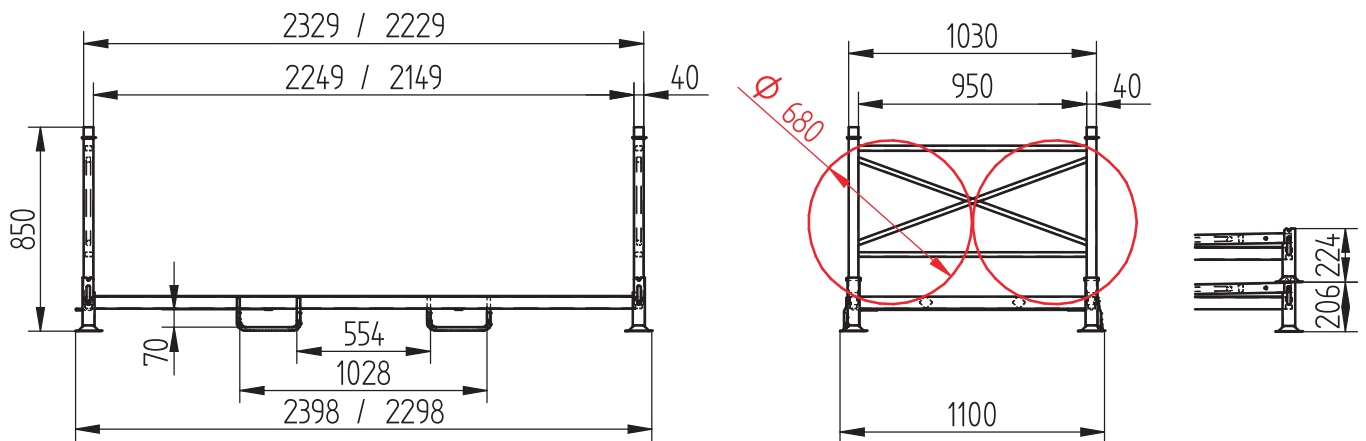

## PCR tyre rack

Application	Tyre storage method	Maximum load	Stackability	Capacity	Coating
					

DIMENSIONS	LENGHT	WIDTH	HEIGHT
AR07	2398	1100	850
AR07C	2298	1100	850

## TECHNICAL DATA