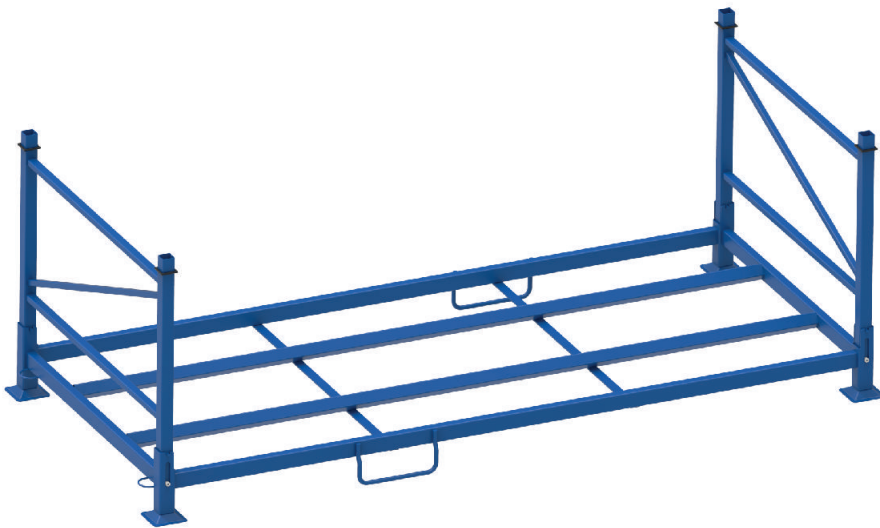

## PCR tyre rack

Application	Tyre storage method	Maximum load	Stackability	Capacity	Coating
					

DIMENSIONS	LENGHT	WIDTH	HEIGHT
AR07	2398	1100	850
AR07C	2298	1100	850