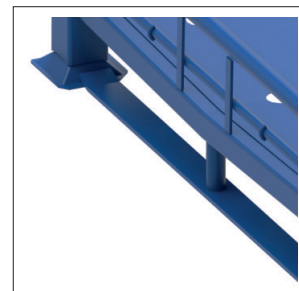

PCR / SUV tyre rack

Application	Tyre storage method	Maximum load	Stackability	Capacity	Coating

DIMENSIONS	LENGHT	WIDTH	HEIGHT
AR01/E3	2395	1250	2200

TECHNICAL DATA

ACCESSORIES AND VARIANTS

Shelf P01

Bars 04